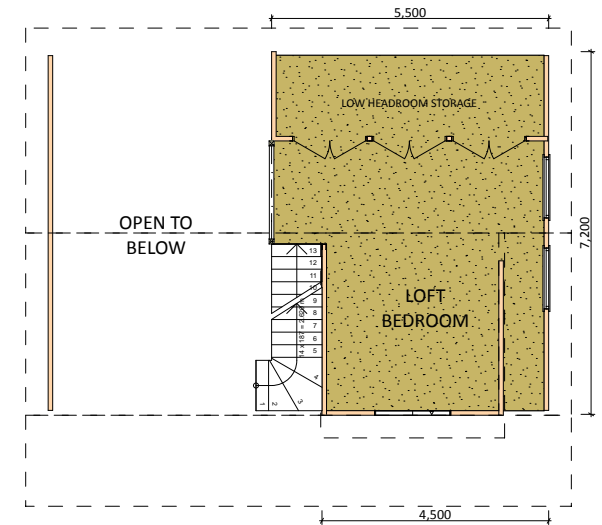

Masset

The Masset design features:

- ✓ Engineered D-Log construction
- ✓ Cathedral ceilings
- ✓ Feature Bay Window in Living Room
- ✓ Two bedrooms, one with Built-In Robes
- ✓ Open plan Living, Dining & Kitchen
- ✓ Large storage areas in Loft Bedroom & under Stairs
- ✓ Indoor Living Areas total 107.25 m²
- ✓ Outdoor Deck & Verandah areas total 27.3 m²

Ground Floor Plan

Loft Floor Plan