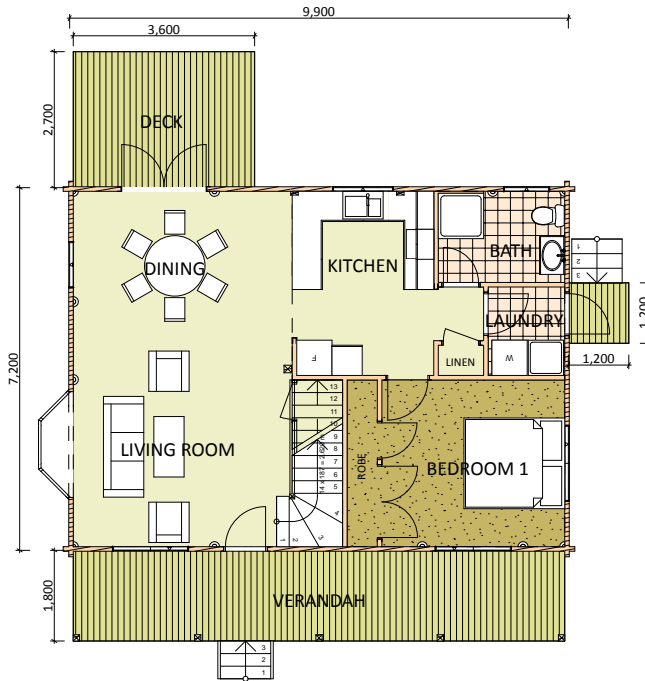

Masset

The Masset design features:

- ✓ Engineered D-Log construction
- ✓ Cathedral ceilings
- ✓ Feature Bay Window in Living Room
- ✓ Two bedrooms, one with Built-In Robes
- ✓ Open plan Living, Dining & Kitchen
- ✓ Large storage areas in Loft Bedroom & under Stairs
- ✓ Indoor Living Areas total 107.25 m²
- ✓ Outdoor Deck & Verandah areas total 27.3 m²

Ground Floor Plan

Loft Floor Plan