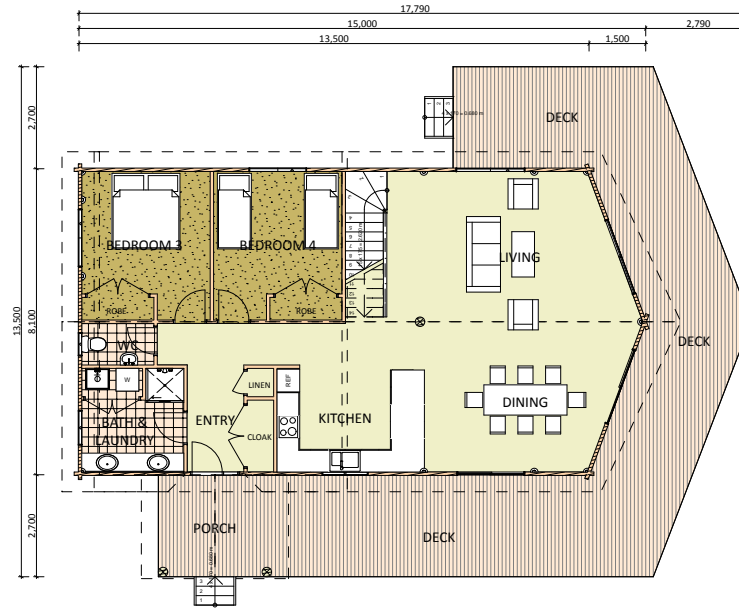

Chilliwack Lodge

The Chilliwack Lodge design features:

- ✓ Engineered D-Log construction
- ✓ Cathedral ceilings
- ✓ Four bedrooms, all with Built-In Robes
- ✓ Two bathrooms, one with separate WC
- ✓ Open plan Living, Dining & Kitchen
- ✓ Indoor Living Areas total 181.3 m²
- ✓ Outdoor Deck & Verandah areas total 74.85 m²

Ground Floor Plan

Loft Floor Plan