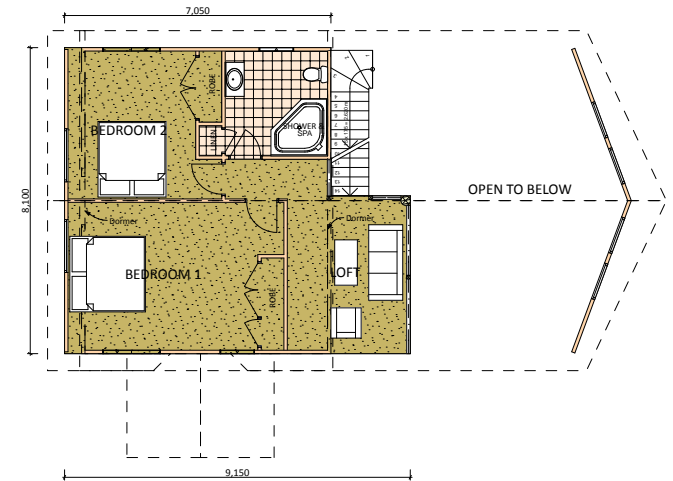

Chilliwack Lodge

The Chilliwack Lodge design features:

- ✓ Engineered D-Log construction
- ✓ Cathedral ceilings
- ✓ Four bedrooms, all with Built-In Robes
- ✓ Two bathrooms, one with separate WC
- ✓ Open plan Living, Dining & Kitchen
- ✓ Indoor Living Areas total 181.3 m²
- ✓ Outdoor Deck & Verandah areas total 74.85 m²

Ground Floor Plan

Loft Floor Plan