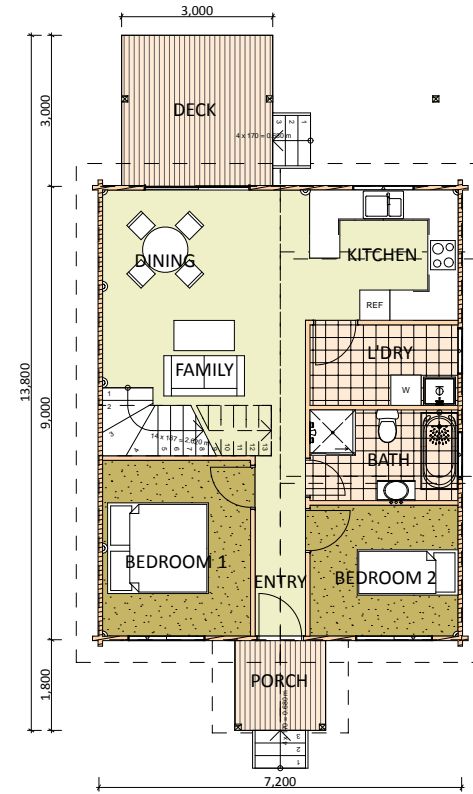

Cassiar Rock

The Cassiar Rock design features:

- ✓ Engineered D-Log construction
- ✓ Cathedral ceilings
- ✓ Three bedrooms
- ✓ Open plan Family, Dining & Kitchen
- ✓ Large Living room upstairs opening to Deck
- ✓ Indoor Living Areas total 126.18 m²
- ✓ Outdoor Deck & Verandah areas total 23.58 m²

Ground Floor Plan

Upper Floor Plan