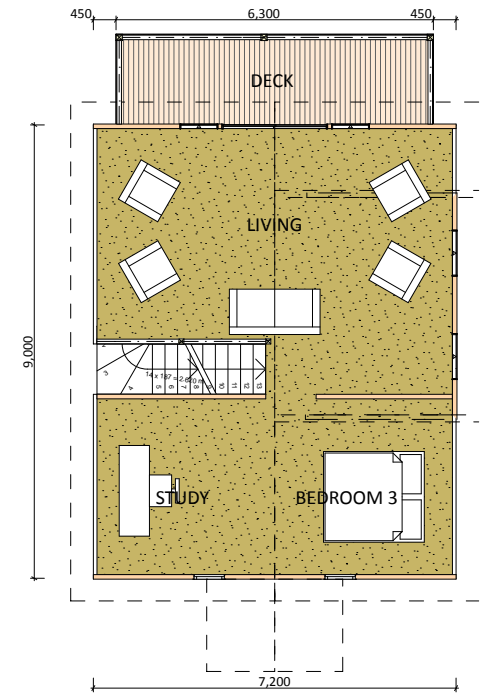

Cassiar Rock

The Cassiar Rock design features:

- ✓ Engineered D-Log construction
- ✓ Cathedral ceilings
- ✓ Three bedrooms
- ✓ Open plan Family, Dining & Kitchen
- ✓ Large Living room upstairs opening to Deck
- ✓ Indoor Living Areas total 126.18 m²
- ✓ Outdoor Deck & Verandah areas total 23.58 m²

Ground Floor Plan

Upper Floor Plan