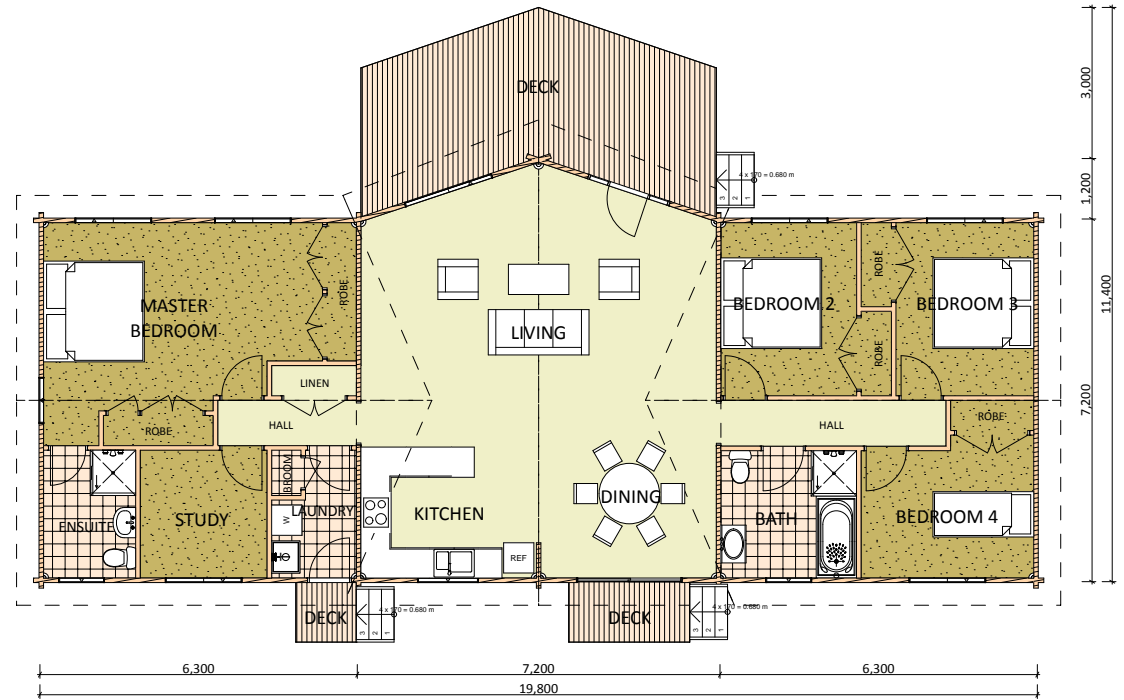

Caribou

The Caribou design features:

- ✓ Engineered D-Log construction
- ✓ Cathedral ceilings
- ✓ Four bedrooms, all with Built-In Robes
- ✓ Separate Study
- ✓ Open plan Living, Dining & Kitchen
- ✓ Indoor Living Areas total 146.88 m²
- ✓ Outdoor Deck & Verandah areas total 25.4 m²

Floor Plan