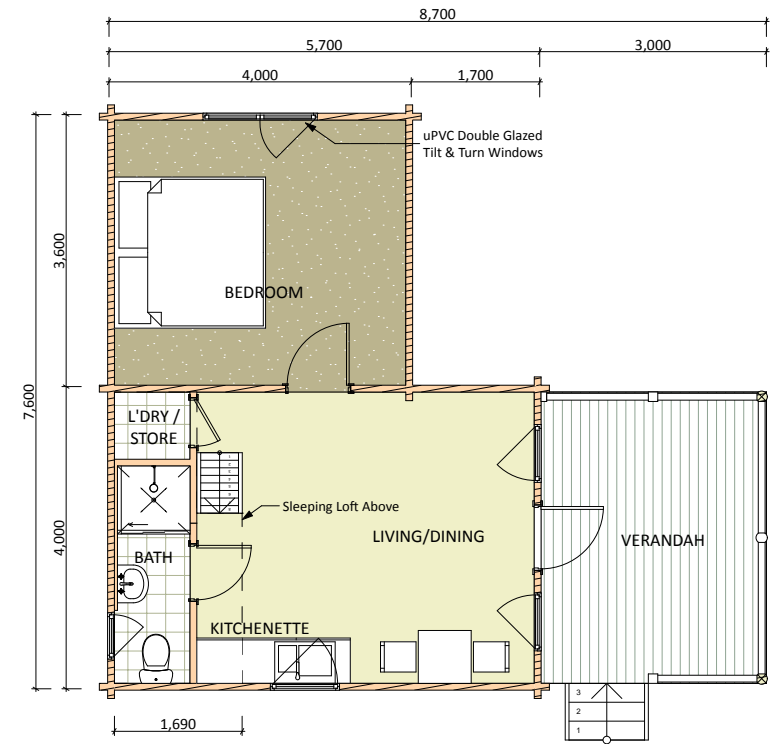

Bella Coola

The Bella Coola design features:

- ✓ Engineered D-Log construction
- ✓ Cathedral ceilings
- ✓ Separate Bedroom
- ✓ Loft Sleeping Platform
- ✓ Open plan Living, Dining & Kitchenette
- ✓ Storage area
- ✓ Indoor Living Areas total 42.75 m²
- ✓ Outdoor Deck areas total 11.6 m²

Ground Floor Plan